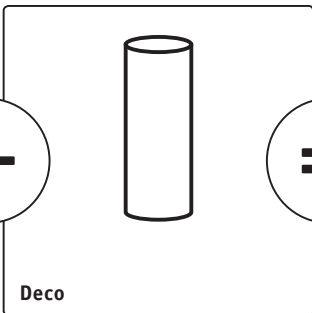

Living 2Easy Midi

BI

Brushed iron

BB

Brushed brass

Basic

incl. 5x11W, E14
230V

∅60 ⇄1030mm ∓160cm