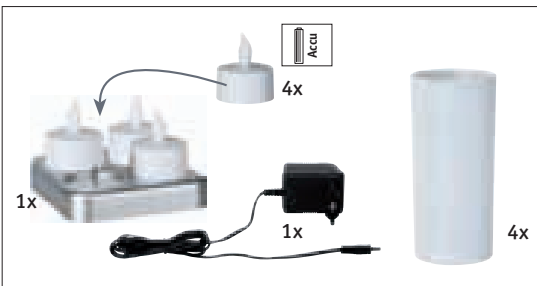

230V, 1,2VA
∅ 45 ø40mm
EAN 4000870 038710
3871 new

Warm white

∅ 150 ø75mm
EAN 4000870 038727
3872 new

White

TIP