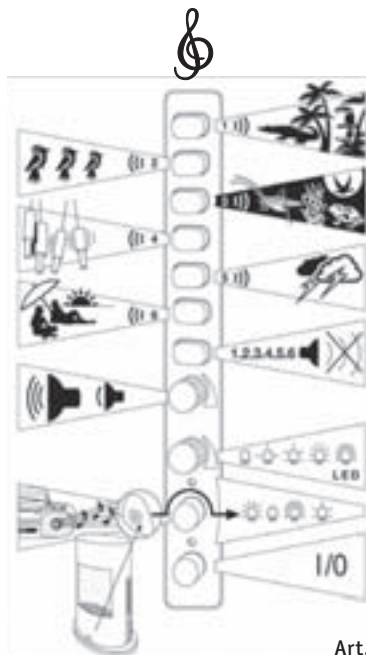

Aqualight LED

230V
∅160 ∅230 ∅330mm
EAN 4000870 034354
3435

Titanium

Art. 3435