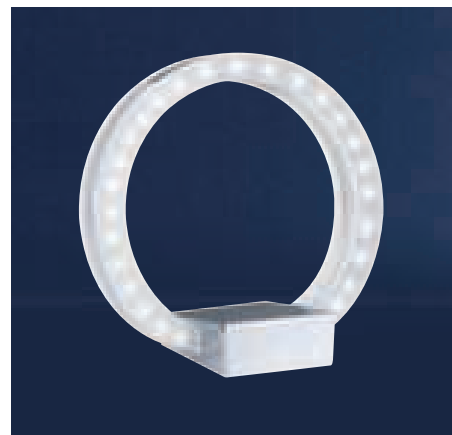

Spirit LED

230V
55 ⇄ 250 ⇄ 250mm
EAN 4000870 290156
290.15

Multicolour

Spirit LED

230V
55 ⇄ 400 ⇄ 400mm
EAN 4000870 290163
290.16

Multicolour

Wheel LED

230V
220 ⇄ 200 ⇄ 200 ø200mm
EAN 4000870 794432
794.43